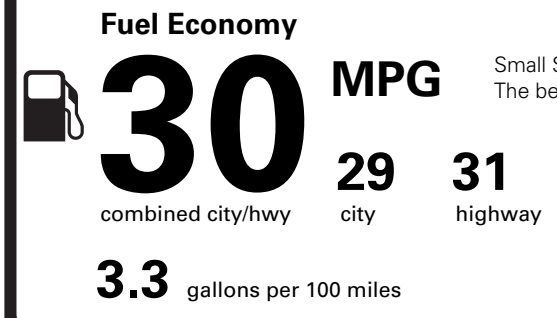

SAFETY/SECURITY

- ADVANCETRAC™ WITH RSC
- AIRBAGS-DUAL-STAGE FRONT
- AIRBAGS-SIDE IMPACT/SAFETY CANOPY SIDE AIR CURTAINS
- AUTO HIGH BEAMS
- PERIMETER ALARM
- PERSONAL SAFETY SYSTEM™
- PRE-COLLISION ASSIST W/AEB
- SOS POST-CRASH ALERT SYS™
- TIRE PRESSURE MONITOR SYS

WARRANTY

- 4YR/50K MILE WARRANTY
- 4YR/50K PICKUPDELIVERY SVC
- 6YR/70K MI POWERTRAIN WARR

INCLUDED ON THIS VEHICLE

(MSRP)

1. **EQUIPMENT GROUP 203A** 4,455.00
2. AUTO AIR REFRESH
   - DIGITAL SCENT
   - HANDS-FREE PWR LIFTGATE
   - PANO VISTA ROOF W/POWER SHADE
   - PERF POS PWR 24-WAY W/ACT MOT
   - REAR HTD SEATS W/SWITCH CNTRL
   - REVEL ULTIMA 3D 28-SPEAKERS
   - POWER CONVERTER-110V
   - CONN PKG: 4 YR INCL W/LNCN-AP

PRICE INFORMATION

BASE PRICE	$63,595.00
TOTAL OPTIONS/OTHER	11,705.00
TOTAL VEHICLE & OPTIONS/OTHER	75,300.00
DESTINATION & DELIVERY	1,995.00

OPTIONAL EQUIPMENT/OTHER

2026 MODEL YEAR	
WHITE PLATINUM MET 3C	750.00
2.0L GTDI FHEV	3,000.00
JET APPEARANCE PACKAGE	3,500.00
.P255/45R22 A/S TIRES	
.22 SATIN DRK LSTR W/SATIN CHR	
50 STATE EMISSIONS	NO CHARGE
BLUECRUISE EQUIP:4YRS INCL	NO CHARGE
FRONT LICENSE PLATE BRACKET	NO CHARGE

EPA DOT Fuel Economy and Environment

Gasoline Vehicle

Small SUVs range from 14 to 125 MPG. The best vehicle rates 146 MPGe.

You save $250
in fuel costs over 5 years compared to the average new vehicle.

Annual fuel cost $1,650