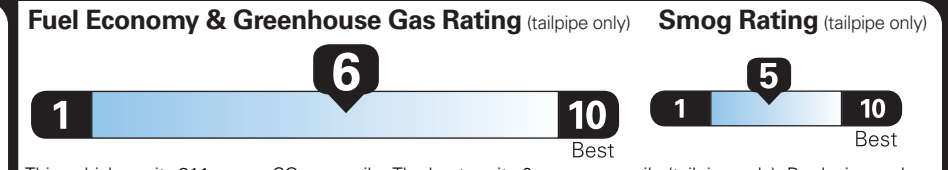

This vehicle emits 311 grams CO₂ per mile. The best emits 0 grams per mile (tailpipe only). Producing and distributing fuel also create emissions; learn more at fueleconomy.gov.

Actual results will vary for many reasons, including driving conditions and how you drive and maintain your vehicle. The average new vehicle gets 29 MPG and costs $8,500 to fuel over 5 years. Cost estimates are based on 15,000 miles per year at $3.30 per gallon. MPGe is miles per gasoline gallon equivalent. Vehicle emissions are a significant cause of climate change and smog.

fueleconomy.gov

Calculate personalized estimates and compare vehicles