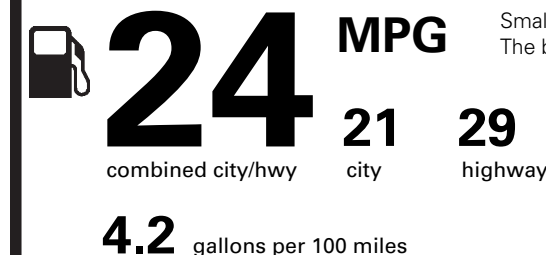

SAFETY/SECURITY

- ADVANCETRAC WITH RSC
- AIRBAGS - SIDE IMPACT / CURTAINS
- AUTO HIGH BEAMS
- BLIND SPOT DETECTION W/CTA
- DRIVER/PASS KNEE AIR BAGS
- DUAL STAGE FRONT AIRBAGS
- PASSIVE ANTI-THEFT SECURILOCK SYSTEM
- PRE-COLLISION ASSIST W/AEB
- SOS POST CRASH SYSTEM

WARRANTY

- 4YR/50K MILE WARRANTY
- 4YR/50K PICKUPDELIVERY SVC
- 6YR/70K MI POWERTRAIN WA

INCLUDED ON THIS VEHICLE

(MSRP)

EQUIPMENT GROUP 201A

4,150.00

- •ELEMENTS PACKAGE
- •HEATED/VENTILATED D/P SEATS
- •HEATED REAR SEATS
- •HEATED STEERING WHEEL
- •RAIN SENSING WIPERS
- •WINDSHIELD WIPER DE-ICER
- •LINCOLN CO-PILOT360 PLUS PKG
- •360 DEGREE CAMERA
- •ACTIVE PARK ASSIST PLUS
- •ADAPTIVE CRUISE CNTRL W/TJA

OPTIONAL EQUIPMENT/OTHER

- .19" UBM ALUM WHL W/MAGNETIC .225/55R19 99V A/S BSW TIRES
- ADAPTIVE SUSPENSION 700.00
- REAR REMOVABLE PACKAGE TRAY 175.00
- TECHNOLOGY PACKAGE 2,750.00
- .REMOTE START SYSTEM
- FRONT LICENSE PLATE BRACKET NO CHARGE

PRICE INFORMATION

BASE PRICE	$44,830.00
TOTAL OPTIONS/OTHER	7,775.00
TOTAL VEHICLE & OPTIONS/OTHER DESTINATION & DELIVERY	52,605.00 995.00
TOTAL BEFORE DISCOUNTS	53,600.00
EQUIPMENT GROUP SAVINGS	- 750.00

EPA DOT Fuel Economy and Environment

Gasoline Vehicle

Fuel Economy

Small SUVs range from 18 to 120 MPG. The best vehicle rates 136 MPGe.

You spend **$1,000**

more in fuel costs over 5 years compared to the average new vehicle.

Annual fuel cost **$1,700**